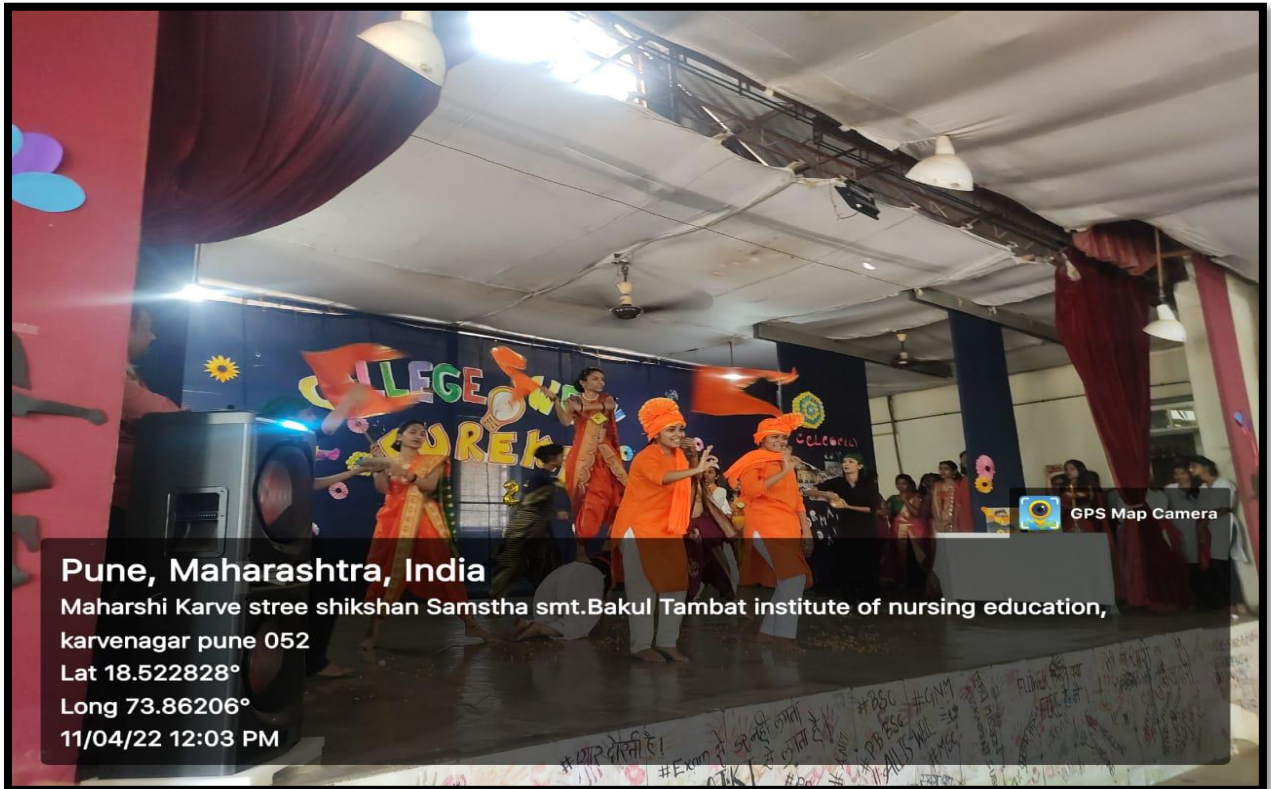

COLLAGE WEEK 2021-22