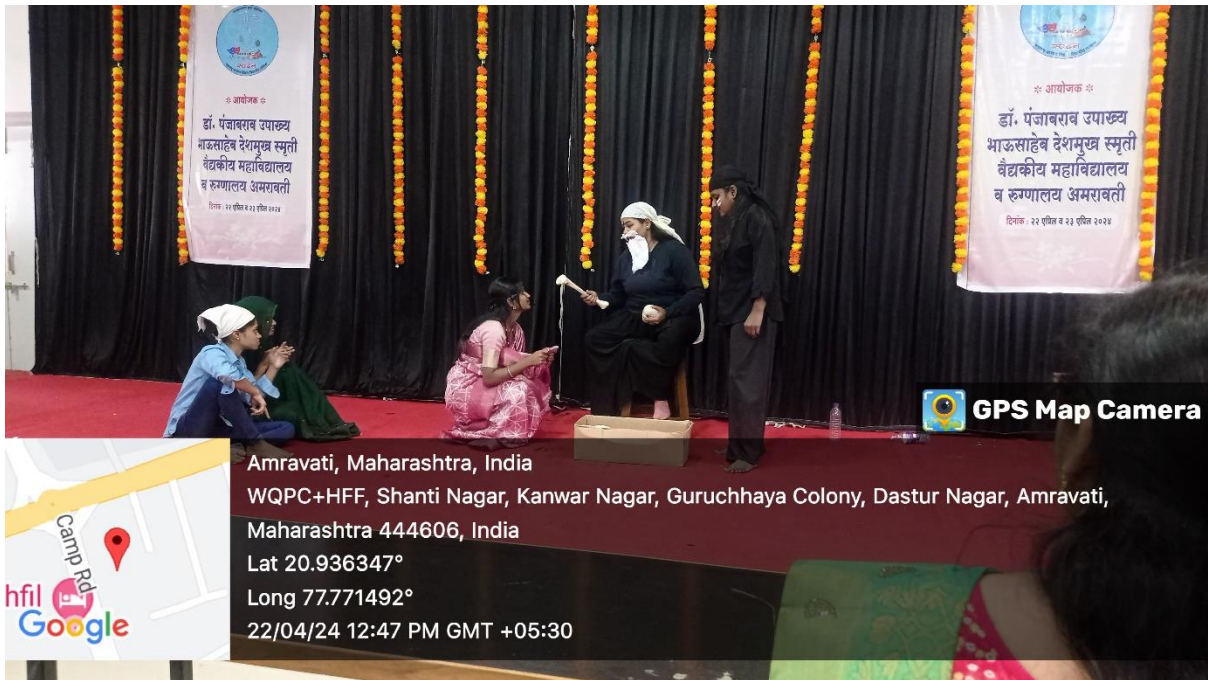

Spandan Competition 2024:

Amravati, Maharashtra, India
WQPC+HFF, Shanti Nagar, Kanwar Nagar, Guruchhaya Colony, Dastur Nagar, Amravati,
Maharashtra 444606, India
Lat 20.936347°
Long 77.771492°
22/04/24 12:47 PM GMT +05:30