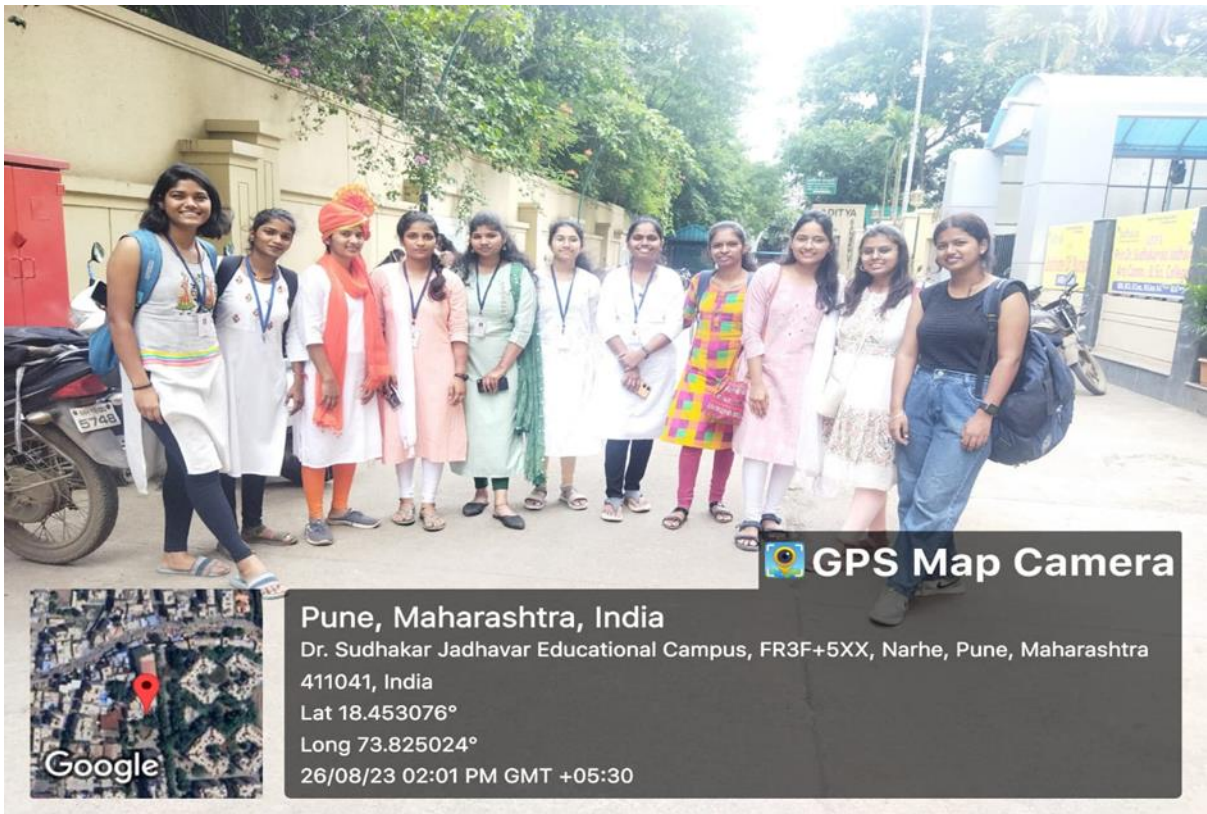

Committed to developing "Conscientious, Confident & Caring quality nursing professionals"
MAHARSHI KARVE STREE SHIKSHAN SAMSTHA'S

Smt. Bakul Tambat Institute of Nursing Education

(Affiliated to MSBNE, MNC, MUHS & INC, NAAC Accredited)

Criterion II-Teaching Learning and Evaluation

2.2 – Catering to student diversity

2.2.3 Photos of Extramural activities

2023-2024

Dr. Sudhakarrao Jadhvar Competition:

Teacher's day:

Youth retreat day:

30th SNA & TNAI Conference Competition:

Deepotsav:

Fresher's: Aarambh:

Pune, Maharashtra, India
10/2/2/4, Karve Nagar Lane No 1, Dnydeep Colony, Hingne Budrukh, Karve Nagar, Pune,
Maharashtra 411052, India
Lat 18.48801°
Long 73.817934°
06/12/23 12:44 PM GMT +05:30