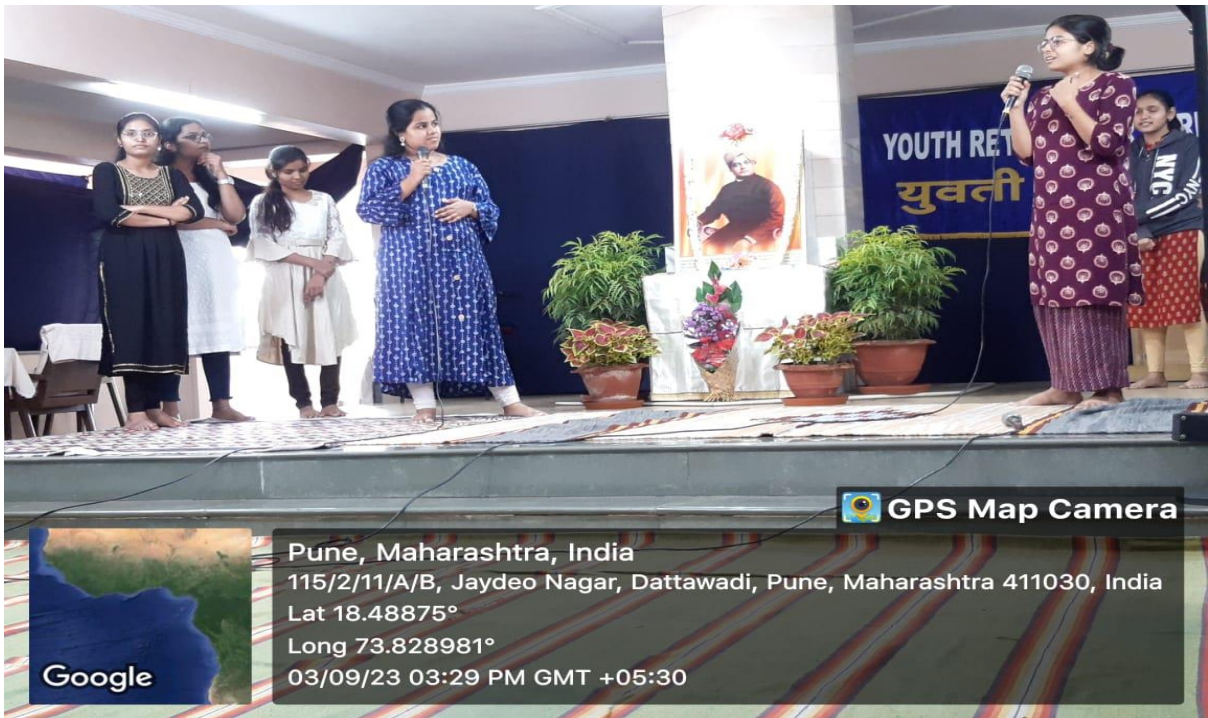

Criterion II-Teaching Learning and Evaluation

2.2 – Catering to student diversity

2.2.3 Photos of Extramural activities

2023-2024

Dr. Sudhakarrao Jadhvar Competition:

Teacher's day:

Youth retreat day:

30th SNA & TNAI Conference Competition:

Deepotsav:

Fresher's: Aarambh:

Pune, Maharashtra, India
10/2/2/4, Karve Nagar Lane No 1, Dnydeep Colony, Hingne Budrukh, Karve Nagar, Pune,
Maharashtra 411052, India
Lat 18.48801°
Long 73.817934°
06/12/23 12:44 PM GMT +05:30